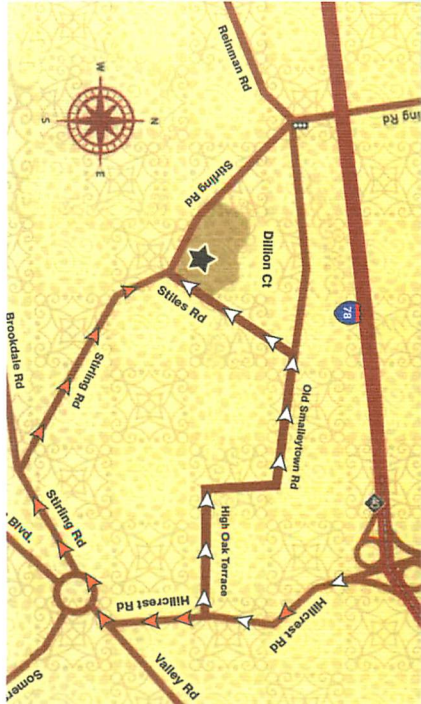

ROUTE 78 EASTBOUND

Route 78 East to Exit 40. Turn right off exit ramp. Follow Hillcrest Road to end (bottom of hill STOP sign) Turn right, stay right, follow Stirling Road sign. Proceed up Stirling Road one (1) mile to Stone House at Stirling Ridge on right.

ROUTE 78 WESTBOUND

Route 78 West to Exit 40. Turn left off exit ramp. Follow Hillcrest Road to end (bottom of hill STOP sign) Turn right, stay right, follow Stirling Road sign. Proceed up Stirling Road one (1) mile to Stone House at Stirling Ridge on right.

FROM STATEN ISLAND VIA GOETHALS BRIDGE

Goethals Bridge to New Jersey Turnpike North Exit 14 (Newark Airport) Pay toll. Continue on to Route 78 West (Clinton/Express). Proceed as above...

FROM NEW YORK CITY VIA LINCOLN TUNNEL OR GEORGE WASHINGTON BRIDGE

Follow signs for New Jersey Turnpike South to Exit 14 (Newark Airport) Pay toll. Continue on to Route 78 West (Clinton/Express). Proceed as above...

FROM GARDEN STATE PARKWAY - NORTHERN NJ

Garden State Parkway South to Exit 142 (Route 78 West) Proceed as above...

FROM GARDEN STATE PARKWAY - SOUTHERN NJ

Garden State Parkway North to Exit 142 (Route 78 East). Route 78 East to first jug handle. Continue on Route 78 West. Proceed as above...

FROM ROUTE 287 NORTH OR SOUTH

Take exit 21A on to Route 78 East. Proceed as above...